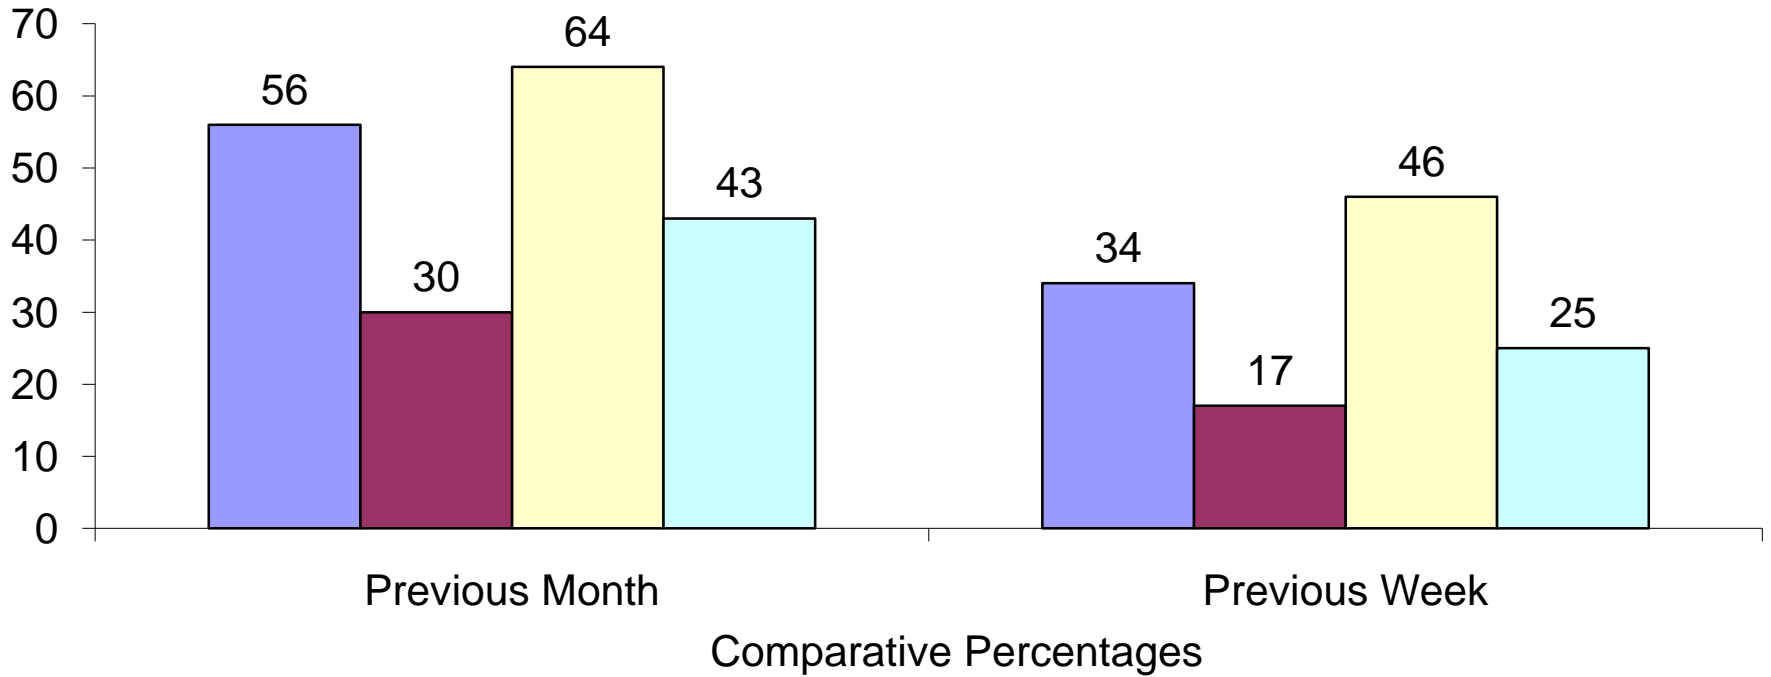

Worship Weekly or More Often

■ South State

■ Southern Baptist

■ SE Private

■ SE State

Binge Drinking – 5+ Drinks on One Occasion

Attempted Suicide

Comparative Percentages

■ South State ■ Southern Baptist ■ SE Private ■ SE State