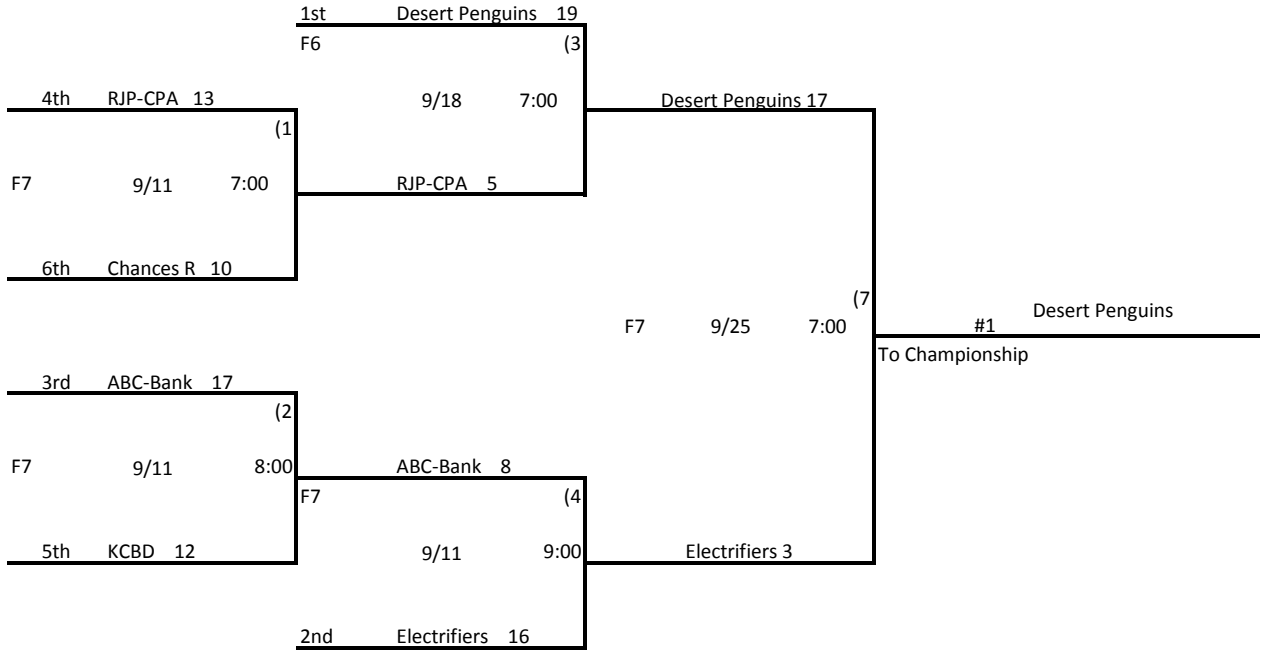

NATIONAL

1. Desert Penguins

12-4

League Standings

2. Electrifiers	11-5
3. ABC-Bank	11-5
4. RJP-CPA	6-10
5. KCBD	5-
11	
6. Chances R	3-13

Winner's Bracket

Loser's Bracket